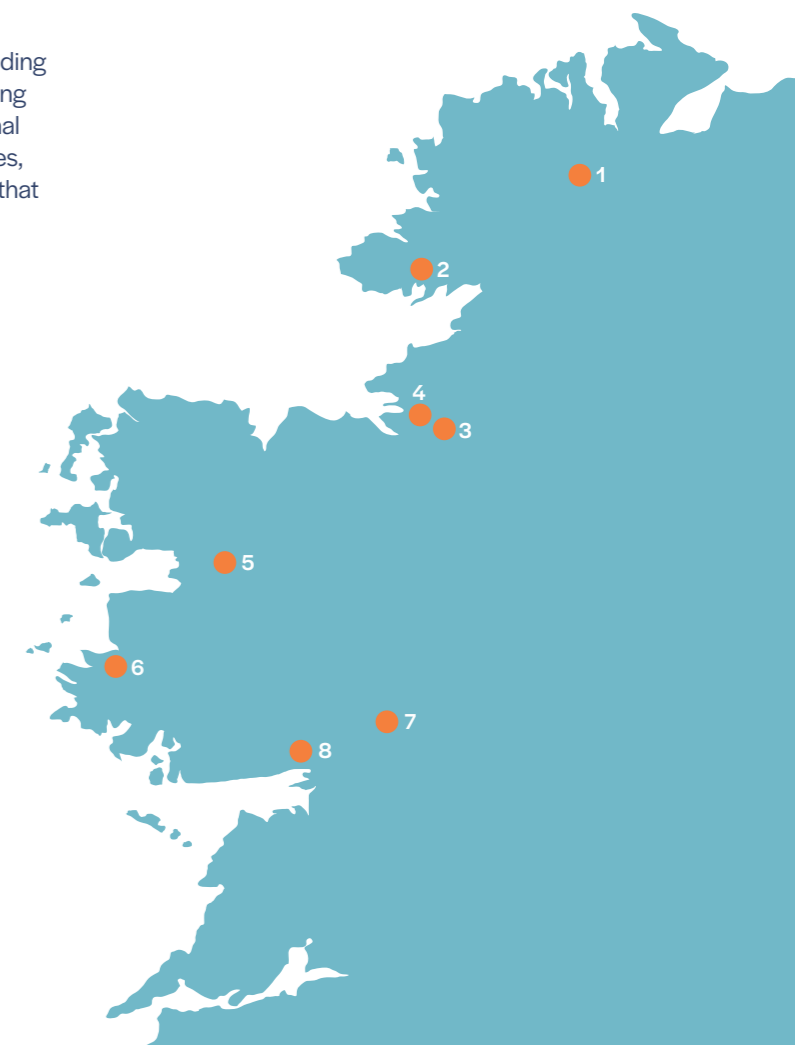

Why choose Atlantic Technological University

Maidir le hOllscoil Teicneolaíochta an Atlantaigh

Atlantic Technological University (ATU) is a multi-campus technological university in the west and north-west of Ireland that delivers a rich combination of academic and research excellence, quality of life and opportunity.

Collaborative Strength

Atlantic TU has a student population of over 23,500 learners, spanning more than 600 academic programmes from pre-degree to doctoral level. ATU's strength lies in our collaborative ethos, realising our shared goals by elevating and championing success.

Academic Excellence

ATU offers an exceptional higher educational experience. Building on the foundations of applied learning, our university focuses on research-informed teaching. We empower learners to realise their full potential, developing responsible citizens, critical thinkers, innovators and problem solvers equipped for life-long learning.

Research, Engagement and Innovation

At Atlantic TU we have a proud tradition of industry engagement, through collaborative research and providing programmes at undergraduate and postgraduate levels that meet employers' skills requirements. As the leading higher educational institution in the region, our students, staff and communities are intrinsically linked to regional employers, building sustainable employment opportunities, and driving growth in the west and north-west.

Global Opportunities