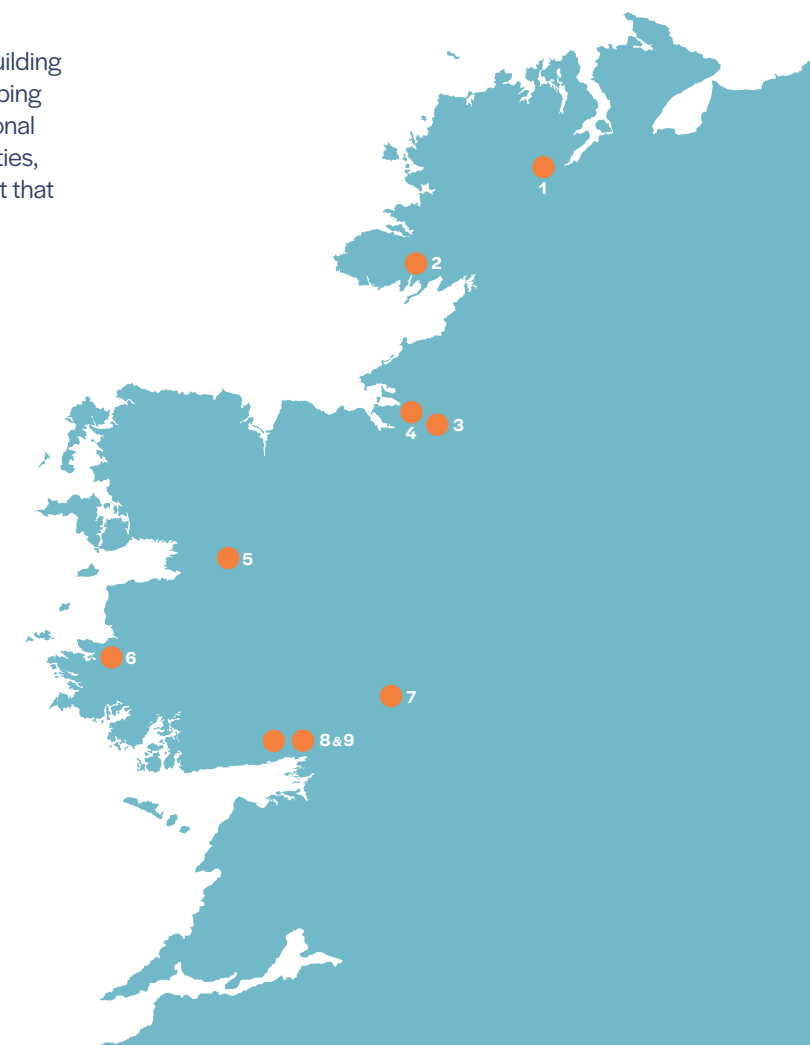

- **1** ATU Donegal Letterkenny
- **2** ATU Donegal Killybegs
- **3** ATU St Angelas
- **4** ATU Sligo
- **5** ATU Mayo
- **6** ATU Connemara
- **7** ATU Mountbellew
- **8** ATU Galway City, Dublin Road
- **9** ATU Galway City, Wellpark Road